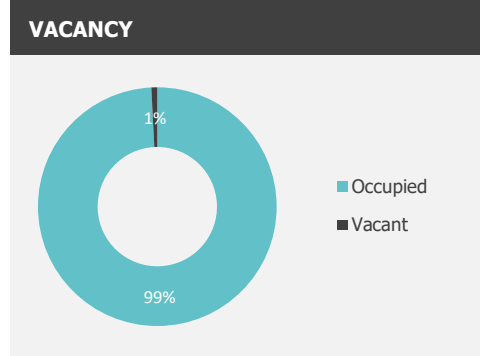

BRIDGE CITY SHOPPING CENTRE | KWAMASHU, KWAZULU-NATAL

A quality regional shopping centre

KEY FACTS	
Classification	Regional centre
Region	KwaZulu-Natal
Location	Nogwaja Road & Bridge City Boulevard, KwaMashu, KZN
LSM	4 – 8
Total GLA	39 158m ²
Occupancy	99%
Anchor tenants	Shoprite, Superspar, Woolworths
Highlights	<ul style="list-style-type: none"> Situated in the heart of KwaMashu. Easily accessible via the on-site taxi rank and train station. A clinic is located adjacent to the centre, a hospital is currently under construction and various housing developments have been approved for the area.