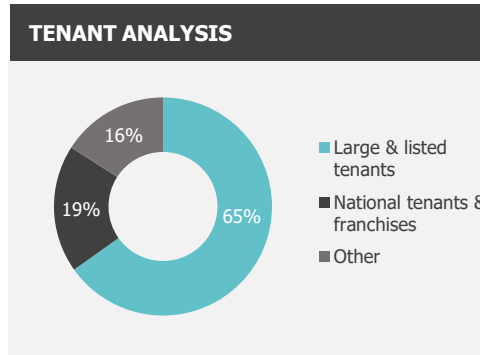

CENTRE LAYOUT

Upper Level

Lower Level

LEASING ENQUIRIES
Diana Wibberley
Tel: 021 673 3319
Email: dwibbs@capland.co.za