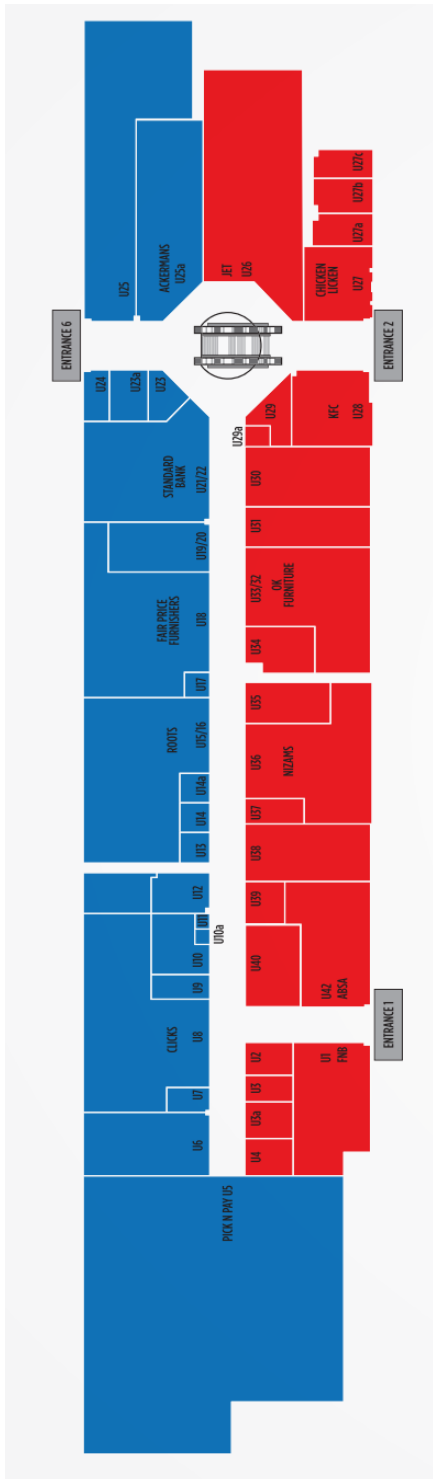

Eyethu Orange Farm Mall

Centre layout

Upper Level Layout Plan

Lower Level Layout Plan