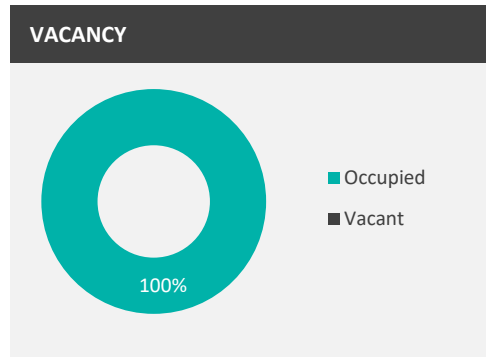

# OPERA PLACE | MITCHELLS PLAIN, WESTERN CAPE

An street front centre located in the heart of Mitchells Plain

KEY FACTS	
Classification	Street front centre
Region	Western Cape
Location	Sonata Lane, Mitchells Plain Cape Town
LSM	3 - 6
Total GLA	2 274m <sup>2</sup>
Occupancy	100%
Anchor tenant	Mr Best Collection