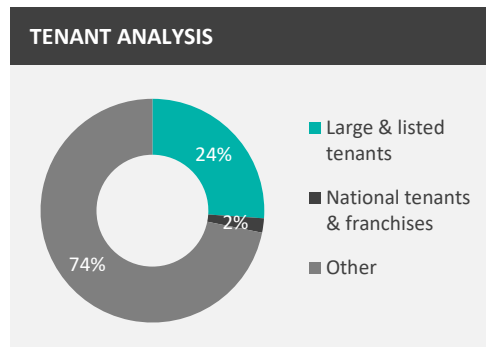

# OPERA PLACE | MITCHELLS PLAIN, WESTERN CAPE

An street front centre located in the heart of Mitchells Plain

KEY FACTS	
Classification	Street front centre
Region	Western Cape
Location	Sonata Lane, Mitchells Plain Cape Town
LSM	3 - 6
Total GLA	2 274m <sup>2</sup>
Occupancy	100%
Anchor tenant	Mr Best Collection