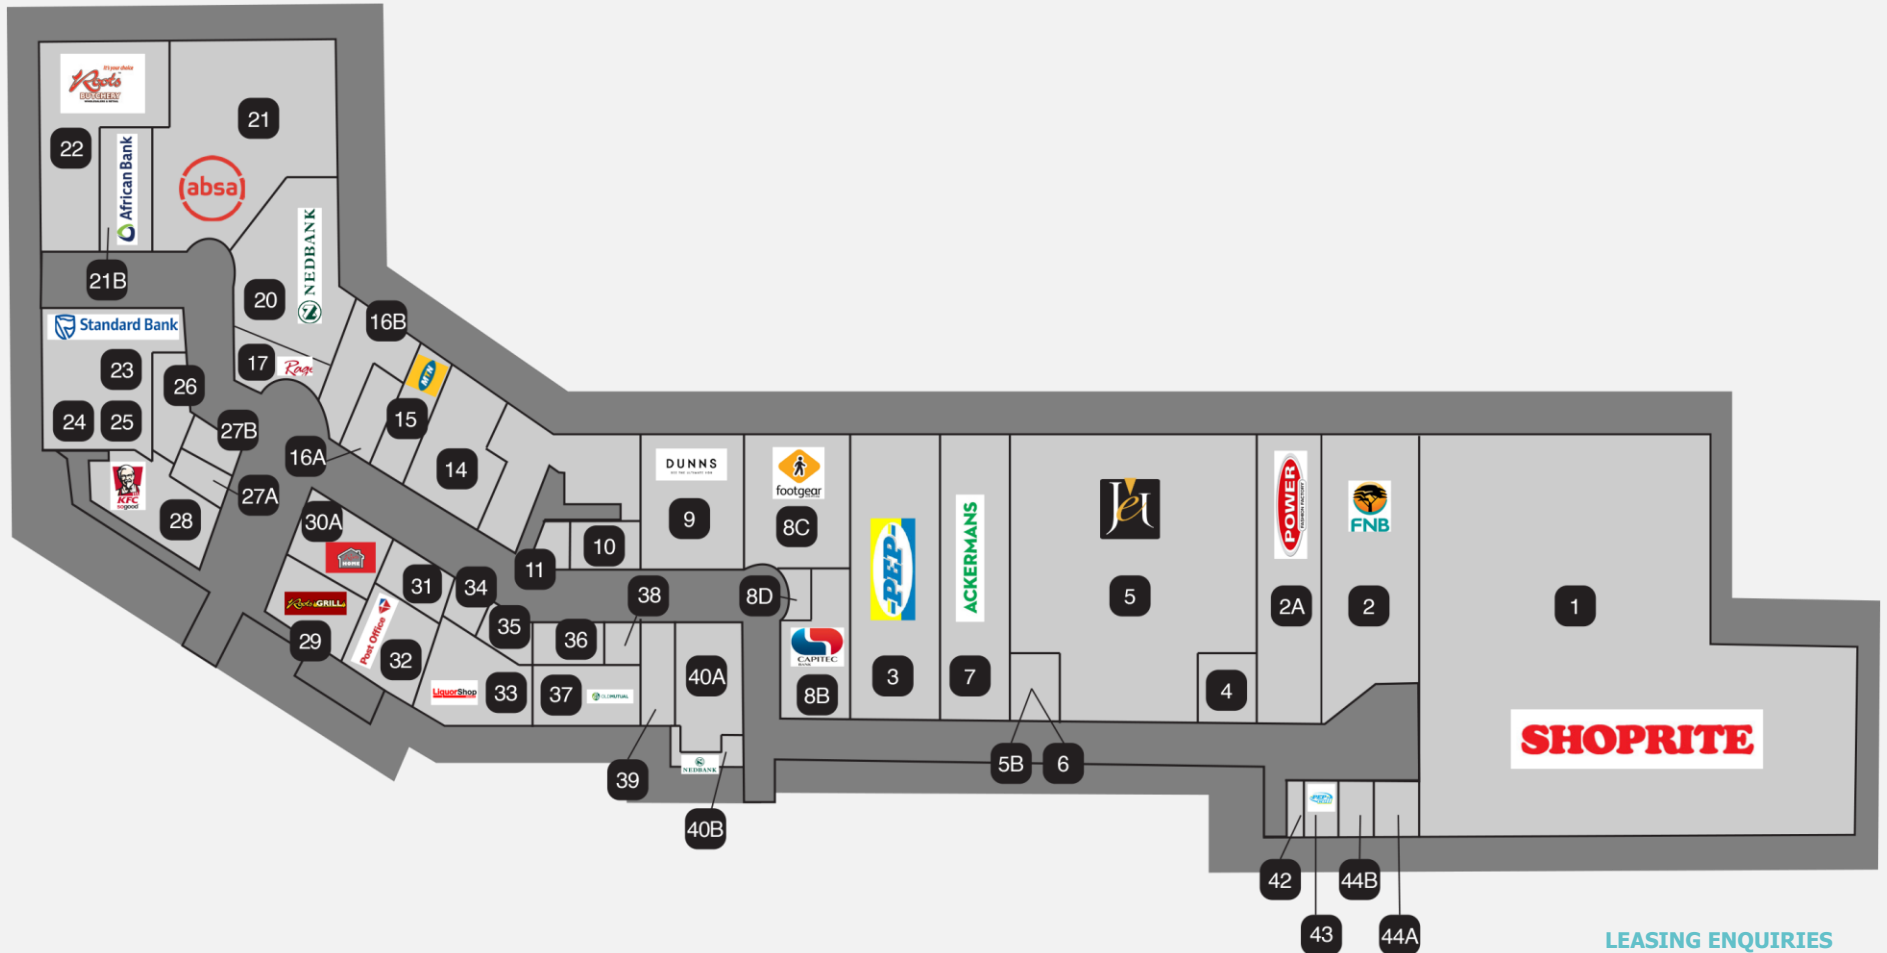

DIEPSLOOT MALL | DIEPSLOOT, GAUTENG

Centre Layout

LEASING ENQUIRIES
Scott Revell
Tel: 021 673 3332
Email: srevell@capland.co.za