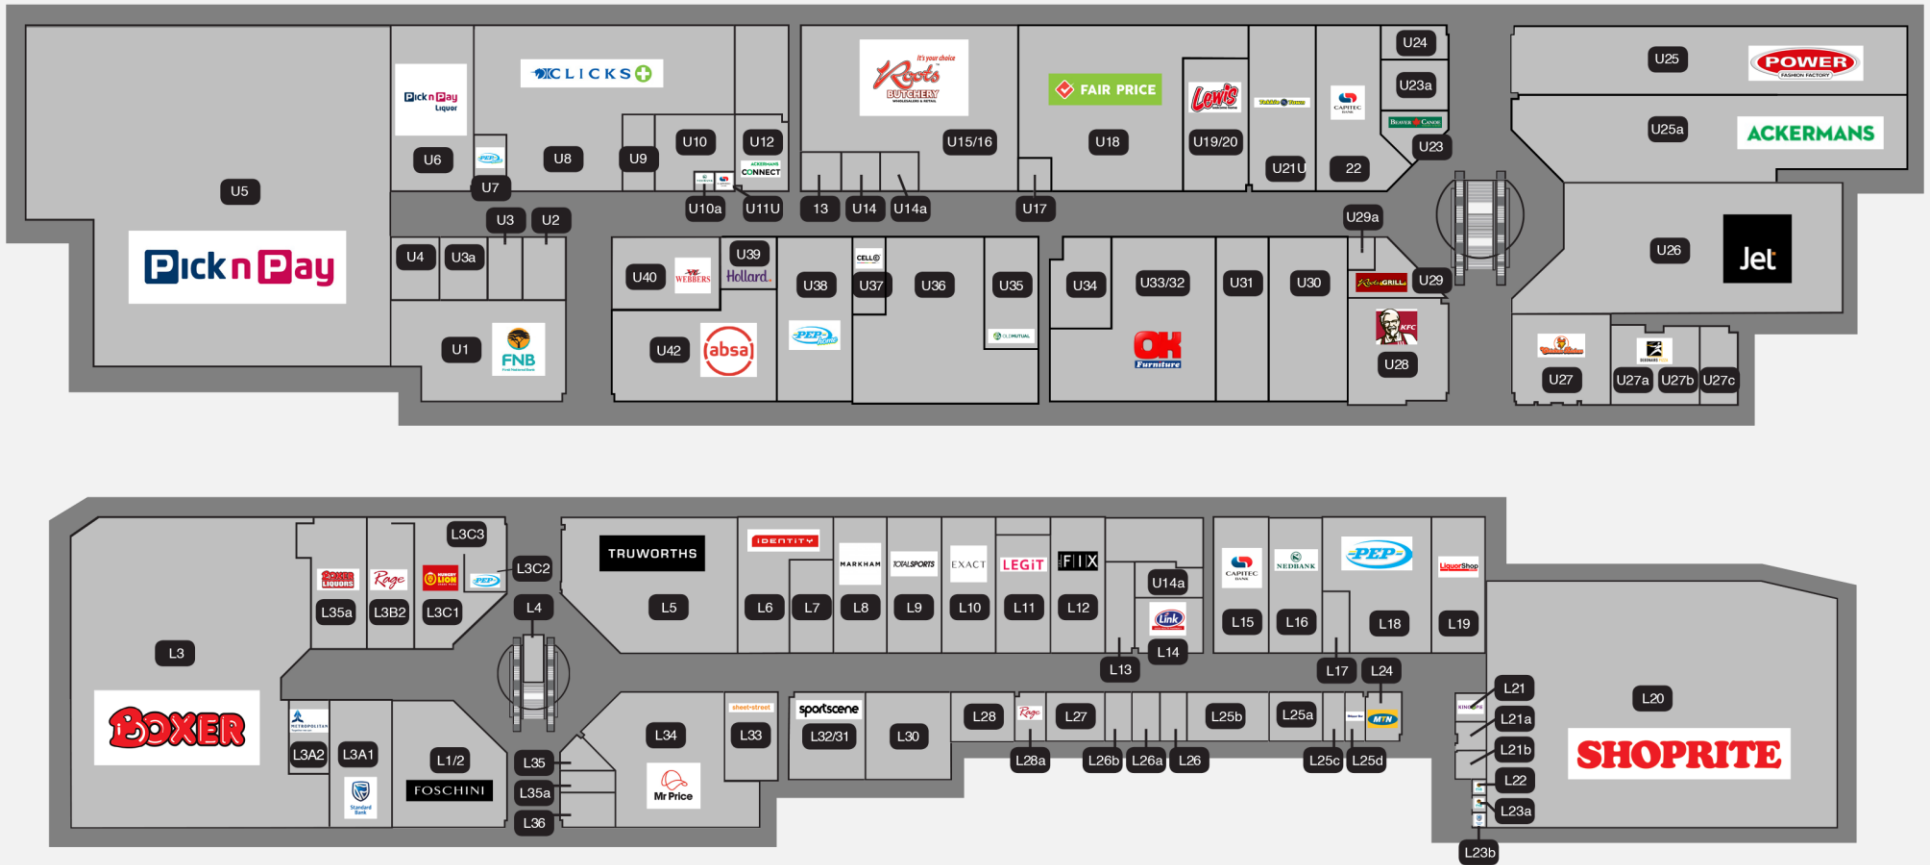

EYETHU ORANGE FARM MALL | ORANGE FARM, GAUTENG

Centre Layout

LEASING ENQUIRIES
Scott Revell
Tel: 021 673 3332
Email: srevell@capland.co.za