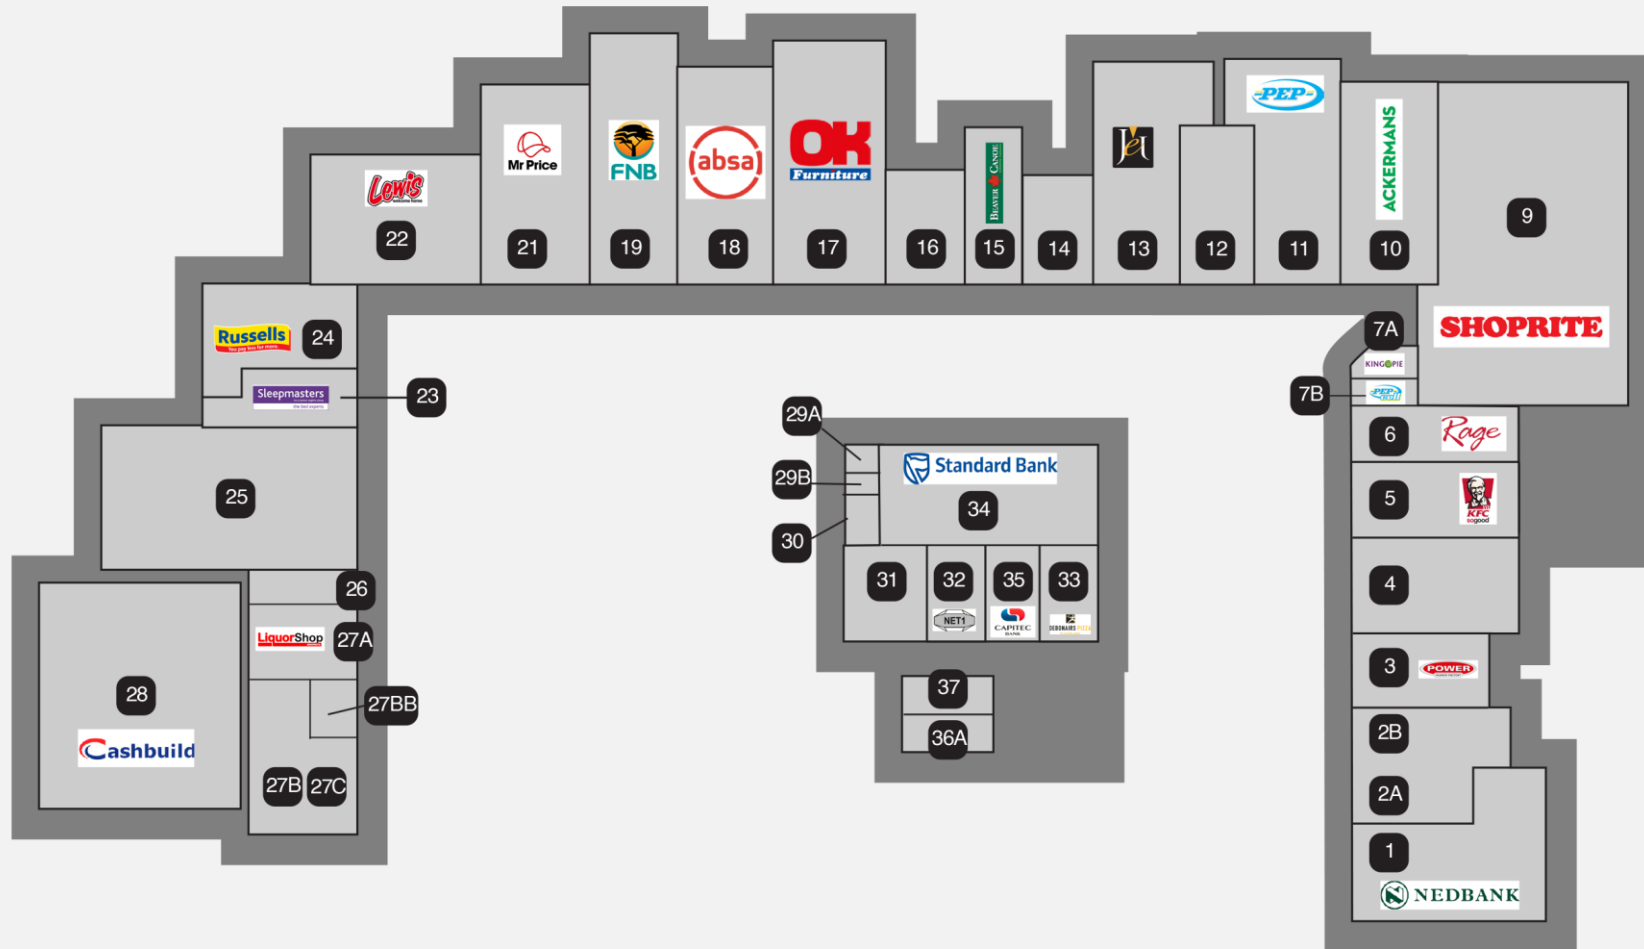

KANYAMAZANE CENTRE | KANYAMAZANE, MPUMALANGA

Centre Layout

LEASING ENQUIRIES
Diana Wibberley
Tel: 021 673 3319
Email: dwibbs@capland.co.za