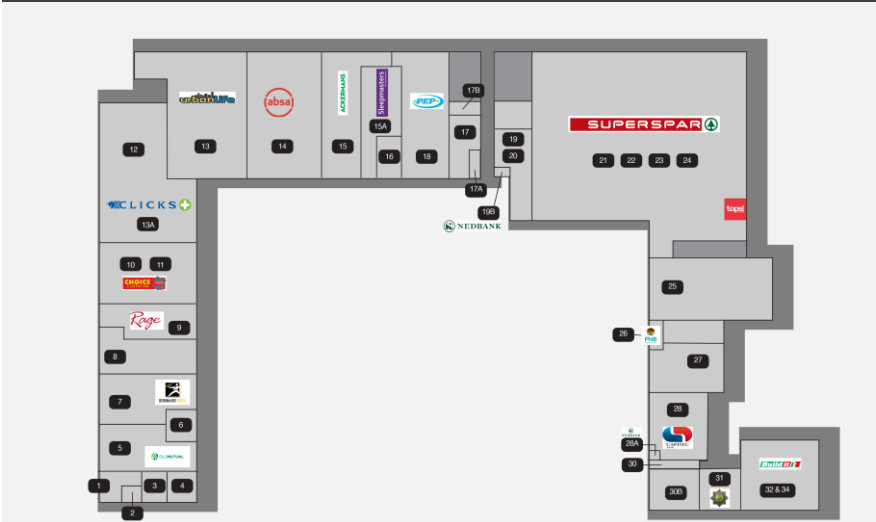

CENTRE LAYOUT

LEASING ENQUIRIES
Diana Wibberley
Tel: 021 673 3319
Email: dwibbs@capland.co.za