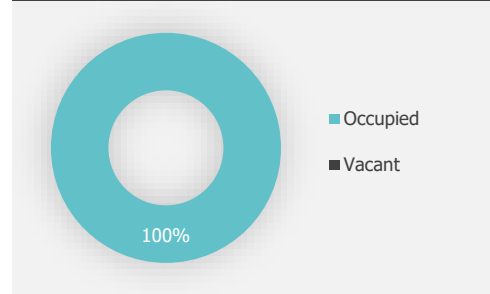

KUYASA CENTRE | MDANTSANE, EASTERN CAPE

An established community centre in the heart of Mdantsane

KEY FACTS

Classification	Community Centre
Region	Eastern Cape
Location	Sandile Road, Mdantsane
LSM	3 - 6
Total GLA	10 038m²
Occupancy	100%
Anchor tenant	Superspar
Highlights	- Diverse tenant mix. - Situated in a busy commuter node. - On-site taxi rank. - Easily accessible via public transport and on foot from the surrounding community.

VACANCY

TENANT ANALYSIS

CENTRE LAYOUT

LEASING ENQUIRIES
Diana Wibberley
Tel: 021 673 3319
Email: dwibbs@capland.co.za