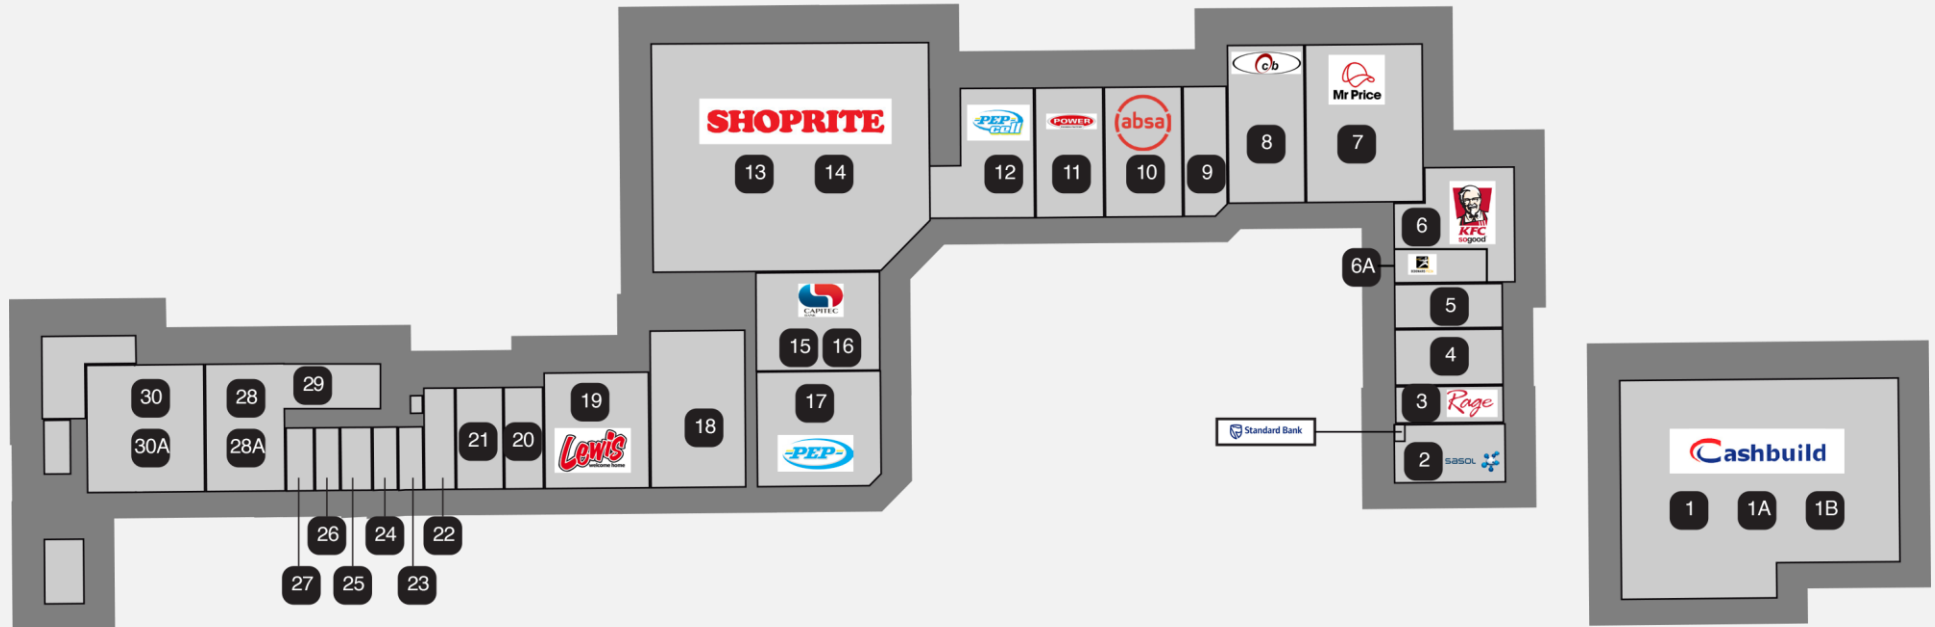

MKHUHLU PLAZA | MKHUHLU, MPUMALANGA

Centre Layout

LEASING ENQUIRIES

Diana Wibberley
Tel: 021 673 3319
Email: dwibbs@capland.co.za