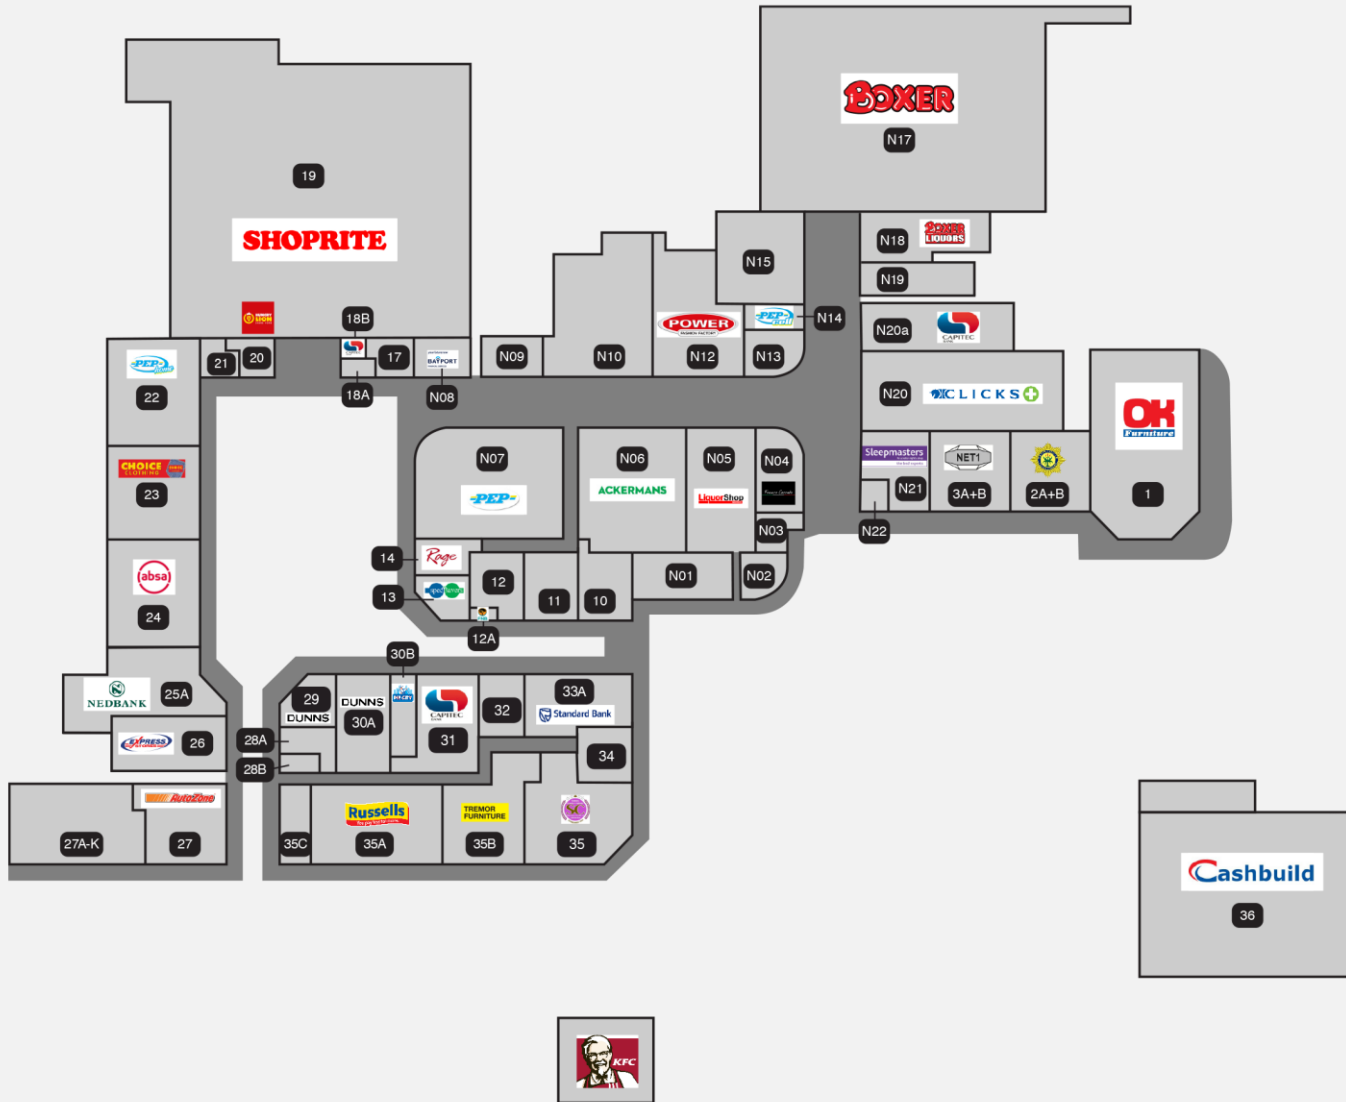

MOTHERWELL SHOPPING CENTRE | MOTHERWELL, EASTERN CAPE

Centre Layout

LEASING ENQUIRIES
Diana Wibberley
Tel: 021 673 3319
Email: dwibbs@capland.co.za