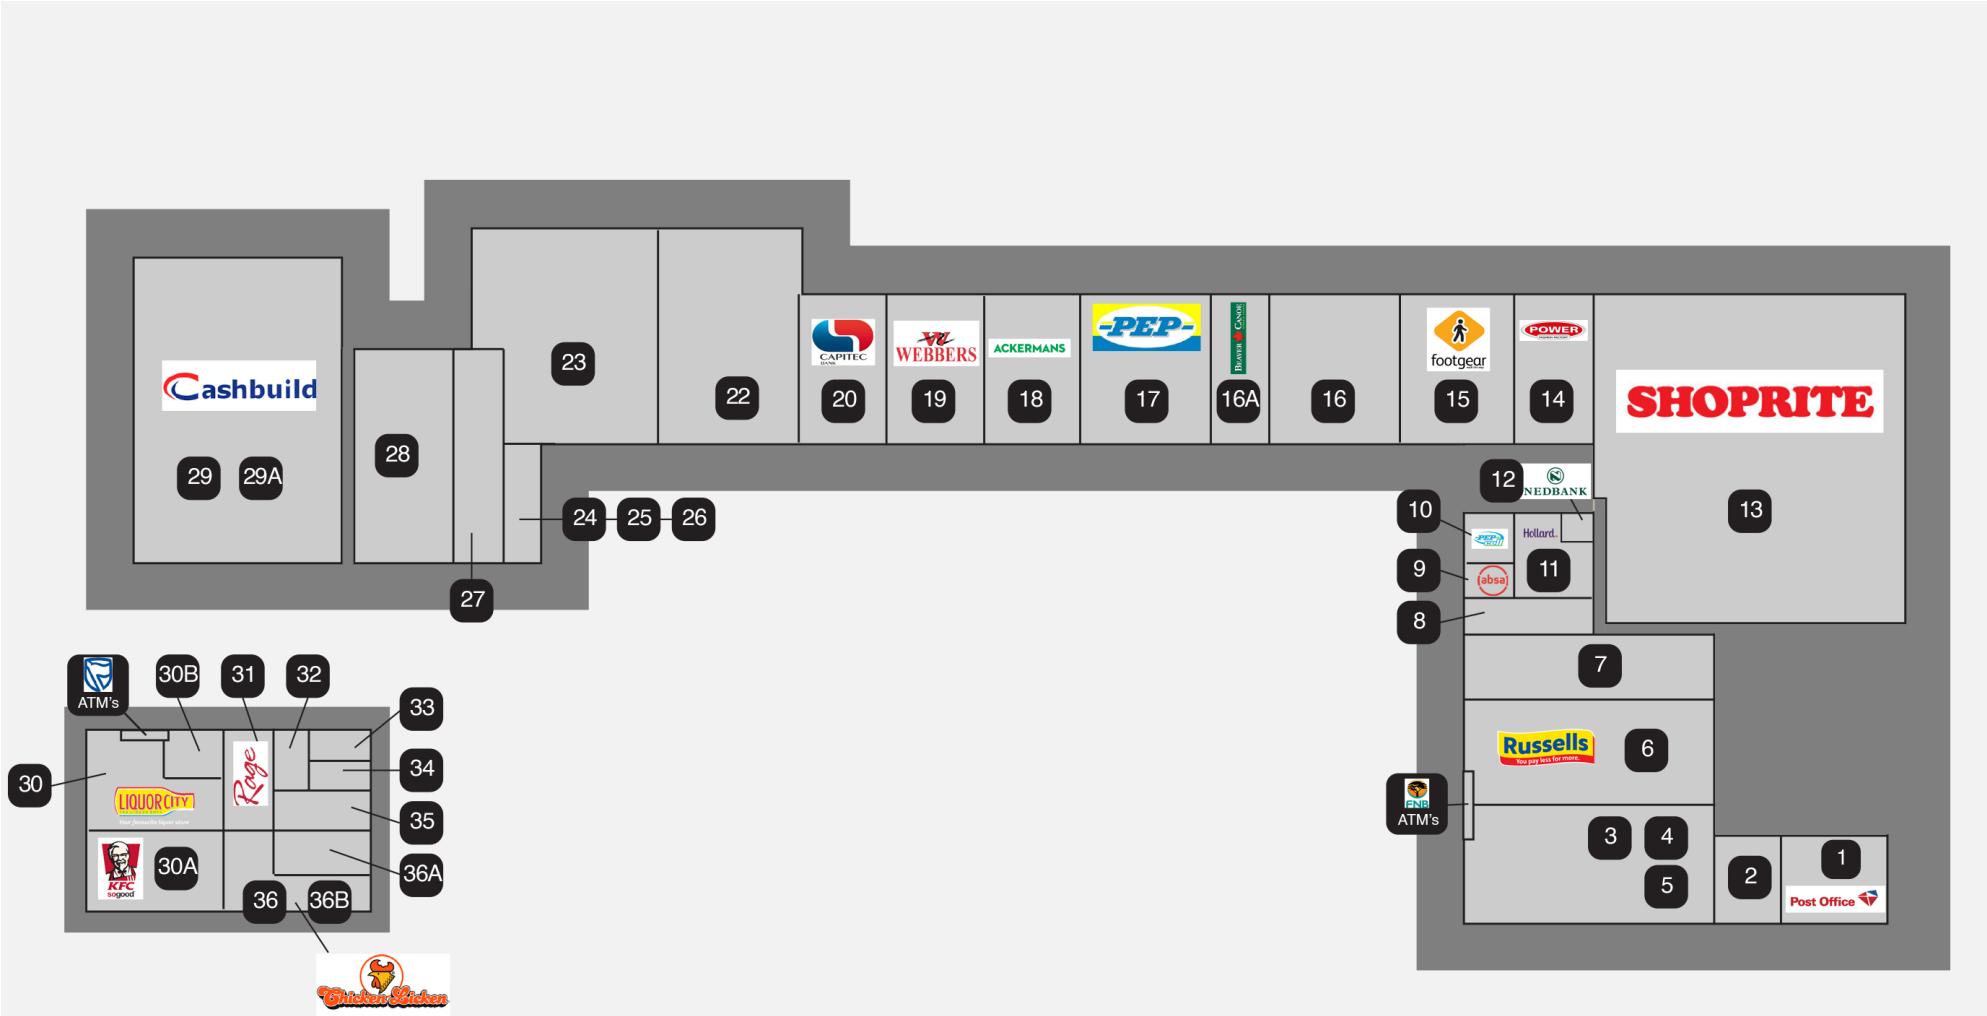

SONTONGA MALL | KATLEHONG, GAUTENG

Centre Layout

LEASING ENQUIRIES
Scott Revell
Tel: 021 673 3332
Email: srevell@capland.co.za