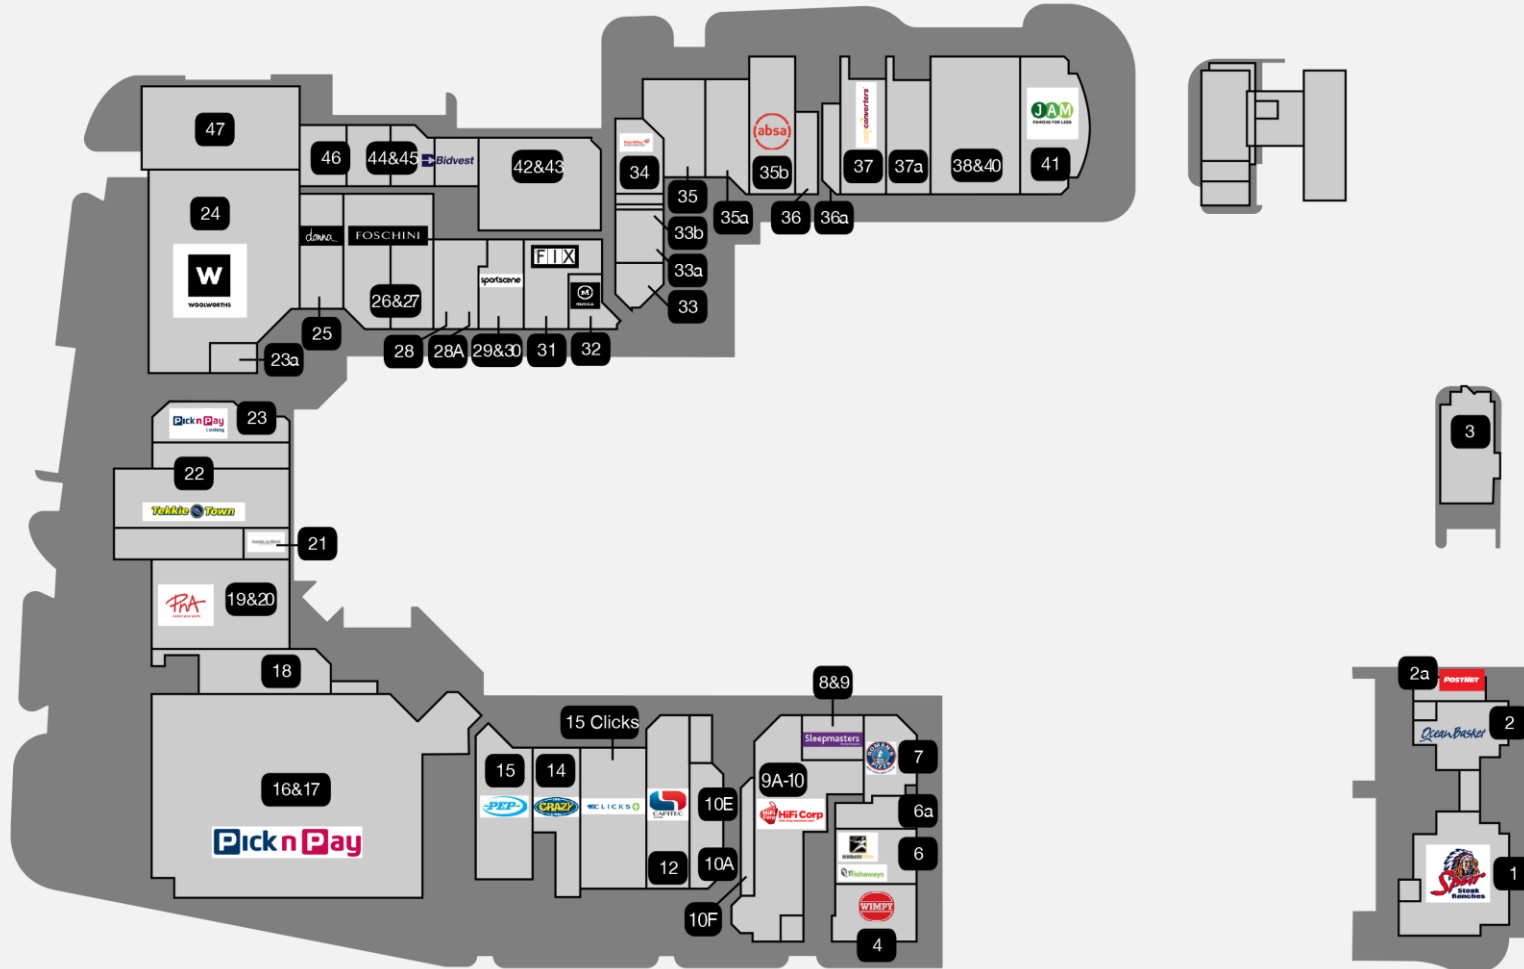

THE CROSSING SHOPPING CENTRE | MAHIKENG, NORTH WEST

Centre Layout

LEASING ENQUIRIES
Scott Revell
 Tel: 021 673 3332
 Email: srevell@capland.co.za